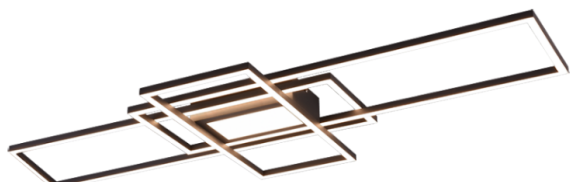

## IRVINE – 620010442

incl. 1x SMD LED, 60W · 1x 7100lm, 3000 - 6500K

- Remote control
- Integrated dimmer
- Adjustable light color
- Light color infinitely variable
- Night light
- Wall- & ceiling mounting
- Adjustable light level
- Memory function

### Product dimensions

Width: 105cm  
Height: 6cm  
Depth: 42cm  
Weight: 1,665kg